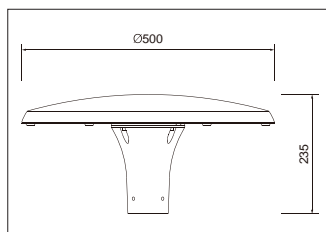

TRON - Post-top

SPECIFICATIONS

| | |
|--------------------------|-------------------------------|
| Mounting | Post-top |
| Light Source | LED |
| Material | Die cast aluminum |
| Finish | Super resistance to corrosion |
| Body Color | Matt gray, Silver |
| Diffuser | Glass |
| Light distribution | T1 / T90 |
| Operating temp (°C) | -20°C ~ +45°C |
| Average Life Time (Hrs) | 50,000 Hrs |
| Driver Mounting | Built-in |
| Input Voltage/ Frequency | 220-240V, 50/60Hz |

APPLICATION

Garden, Park, Pathway, Road etc...

DIMENSIONS

PHOTOMETRIC DATA

| CODE | Wattage | Delivered Output (lm) | Color Temperature | Dimension ØxH (mm) | |
|----------------------------------|---------|-----------------------|----------------------------|--------------------|-----|
| RAY- TRON- URB-PT- IP66- 24W- 00 | 40W | 4800-6000lm | 2700K/ 3000K/ 4000K/ 6500K | Ø500* 235 | N/A |
| RAY- TRON- URB-PT- IP66- 60W- 00 | 60W | 7050-8130lm | 2700K/ 3000K/ 4000K/ 6500K | Ø500* 235 | N/A |
| RAY- TRON- URB-PT- IP66- 40W- 01 | 40W | 5000lm | 2700K/ 3000K/ 4000K/ 6500K | Ø500* 235 | N/A |