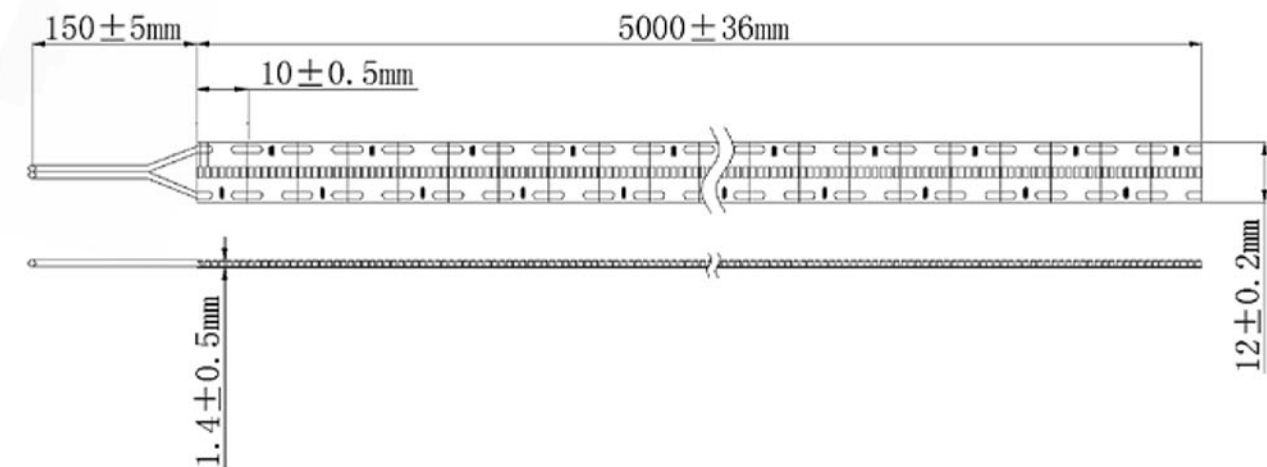

Ref : HL-LED STRIP 700 LED/M
Code : RAY-AR-HL-STR-24W

General Specification

Product Type Striplight
Description LED Striplight

Technical Data

Mounting Wall Mounted
Material Aluminium
Body Color -
IP Protection IP66

Optical Data

Light Source LED
Lamp Wattage 24W
Lumen Output 3600LM
Efficiency 150LM/W
Light Distribution 120°
Color Rendering (CRI) Ra≥ 90
Color Temperature (CCT) 3000K
Average Lamp Life > 50000Hrs

Electricl Data