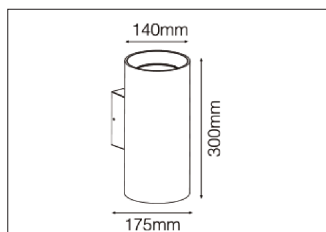

ARMONA -Wall Mounted

SPECIFICATIONS

Mounting	Surface Wall Mounted
Light Source	LED
Material	Die-casting Aluminum Alloy
Body Color	Black as Standard
Diffuser	Clear tempered glass
CRI	Ra>80
Beam angle	2x 15°
Ambient temperature	-20°C ~ +50°C
Average Life Time (Hrs)	50,000 Hrs
Driver Mounting	Integrated driver
Input Voltage/ Frequency	220-240V, 50/60Hz

APPLICATION

Outdoor and Indoor etc...

DIMENSIONS

PHOTOMETRIC DATA

CODE	Wattage	Delivered Output (lm)	Color Temperature	Dimension (mm)	
RAY -ARMONA-UP DWN-IP65-2X20W	2x20W	2050lm	3000K/ 4000K	140* 300* 175	N/A