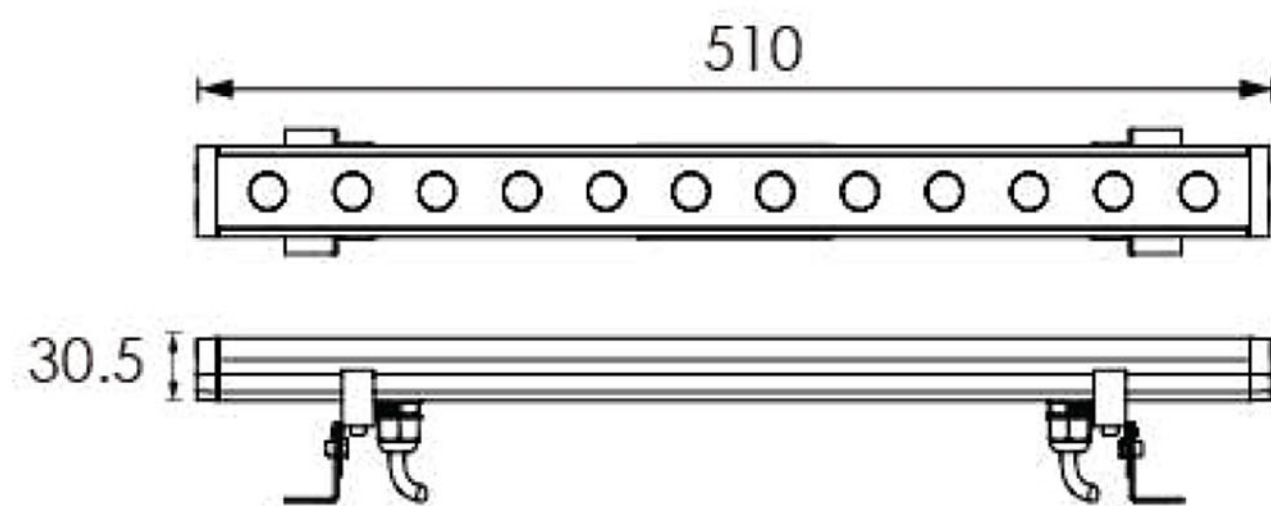

Ref : BAR LED

Code : RAY-AR-BA-WW-24W

General Specification

Product Type	Wall Washer
Description	Surface Mounted LED Luminaire

Technical Data

Mounting	Wall Washer
Material	Aluminium
Body Color	Grey
IP Protection	IP66

Optical Data

Light Source	LED
Lamp Wattage	24W
Lumen Output	1668LM
Efficiency	140LM/W
Light Distribution	35°
Color Rendering (CRI)	Ra≥ 80
Color Temperature (CCT)	3000K
Average Lamp Life	> 50000Hrs

Electricl Data

Input Voltage	220-240V
Frequency	50/60Hz
Driver	Included
Driver Mounting	Integrated

Dimension

W: 510mm , H: 30.5mm

Photometric

Wall Washer