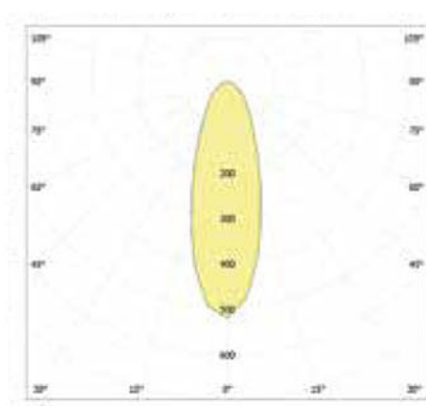

Ref : BAR LED

Code : RAY-AR-BA-WW-24W

General Specification

Product Type	Wall Washer
Description	Surface Mounted LED Luminaire

Technical Data

Mounting	Wall Washer
Material	Aluminium
Body Color	Grey
IP Protection	IP66

Optical Data

Light Source	LED
Lamp Wattage	24W
Lumen Output	1668LM
Efficiency	140LM/W
Light Distribution	35°
Color Rendering (CRI)	Ra≥ 80
Color Temperature (CCT)	3000K
Average Lamp Life	> 50000Hrs

Electricl Data

Input Voltage	220-240V
Frequency	50/60Hz
Driver	Included
Driver Mounting	Integrated

Dimension

W: 510mm , H: 30.5mm

Photometric

Wall Washer