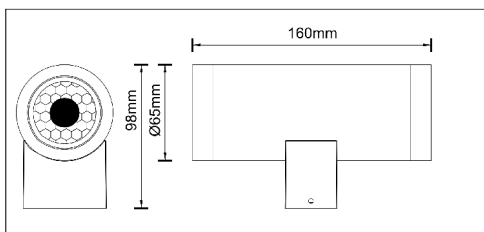

ELBA -Wall Mounted

SPECIFICATIONS

Mounting	Surface Wall Mounted
Light Source	LED
Material	Aluminum.
Body Color	Black or white
Diffuser	Clear tempered glass
CRI	Ra>80
Beam angle	2 × 10°, 23°, 36°
Ambient temperature	-20°C ~ +50°C
Average Life Time (Hrs)	50,000 Hrs
Driver Mounting	Integrated driver
Input Voltage/ Frequency	220-240V, 50/60Hz

DIMENSIONS

APPLICATION

Outdoor and Indoor etc...

CODE	Wattage	Delivered Output (lm)	Color Temperature	Dimension (mm)	
RAY -ELBA-UP DWN-IP65-2X9W	2x9W	1500lm	3000K/ 4000K	as per drawing	N/A