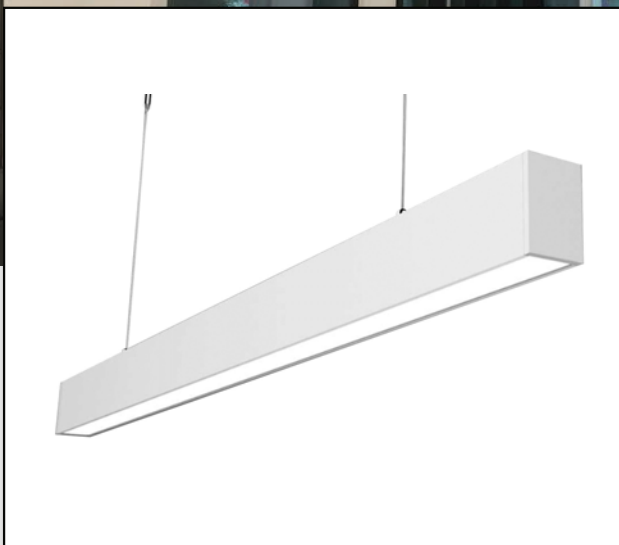

الباطين للطاقة و الاتصالات
AL-BABTAIN POWER & TELECOM

CONTINUO

LED LIGHTING