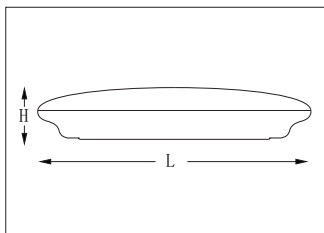

### SPECIFICATIONS

Mounting	Surface ceiling / Wall Luminaire
Light Source	SMD LED
Material	PC
Finish	White / White, White
Body Color	White
Diffuser	PMMA
CRI	Ra>80
Beam angle	110°
Power factor	>0.9
Ambient temperature	-20°C ~ +45°C
Average Life Time (Hrs)	50,000 Hrs
Driver Mounting	Built-in
Input Voltage/ Frequency	220-240V, 50/60Hz

### DIMENSIONS