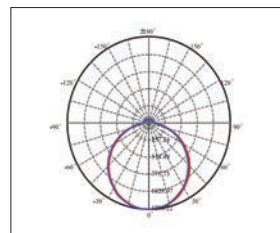

### SPECIFICATIONS

Mounting	Surface ceiling / Wall Luminaire
Light Source	SMD LED
Material	PC
Finish	White / White, White
Body Color	White
Diffuser	PMMA
CRI	Ra>80
Beam angle	110°
Power factor	>0.9
Ambient temperature	-20°C ~ +45°C
Average Life Time (Hrs)	50,000 Hrs
Driver Mounting	Built-in
Input Voltage/ Frequency	220-240V, 50/60Hz

### DIMENSIONS

### PHOTOMETRIC DATA

CODE	Wattage	Gross Luminous Flux (lm)	Delivered Output (lm)	Color Temperature	Dimension ØxH (mm)	
RAY-BKH1-SUR DL-300MM-IP65-18W	10W, 14W, 18W	2000lm	1800lm	3000K/ 4000K	300*60	N/A