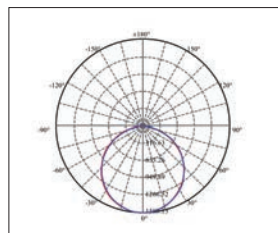

APPLICATION

Offices, Hospitals, Schools, Residential Buildings, and other General illumination.

DIMENSIONS

PHOTOMETRIC DATA

CODE	Wattage	Gross Luminous Flux (lm)	Delivered Output (lm) @4K	Color Temperature	Dimension HxL (mm)	
RAY-EL R1-REC PAN-60X60-IP40-40W	40W	4400lm	4000lm	3000K/ 4000K/ 6500K	595* 595	N/A