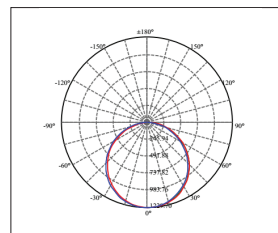

APPLICATION

Offices, Hospitals, Schools, Residential Buildings, and other General illumination.

DIMENSIONS

PHOTOMETRIC DATA

CODE	Wattage	Gross Luminous Flux (lm)	Delivered Output (lm)	Color Temperature	Dimension HxL (mm)	
RAY-BL R1-REC PAN-60X60-IP40-30W	30W	4350lm	4000lm	3000K/ 4000K/ 6500K	595*595	N/A
RAY-BL R1-REC PAN-60X60-IP40-40W	40W	4350lm	4000lm	3000K/ 4000K/ 6500K	595*595	N/A